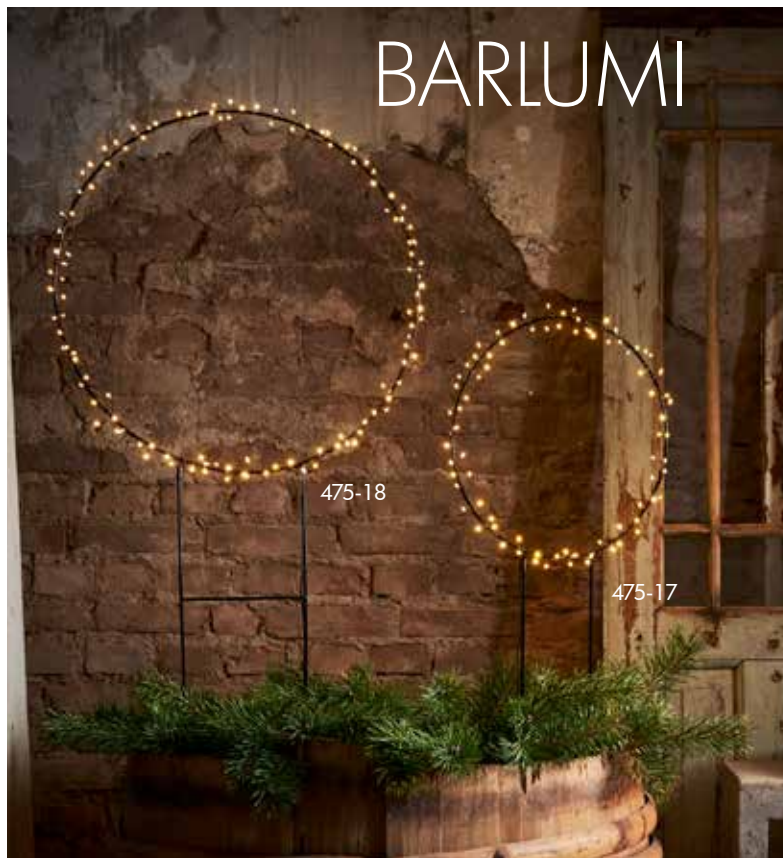

475-18

475-17

475-16 BARLUMI

4 500cm 60cm 115cm
2cm 150 LED 2.25W

475-15 BARLUMI

4 500cm 40cm 80cm
2cm 100 LED 1.5W

475-18 BARLUMI

4 500cm 60cm 120cm
2cm 120 LED 1.8W

475-17 BARLUMI

4 500cm 40cm 84cm
2cm 80 LED 1.2W