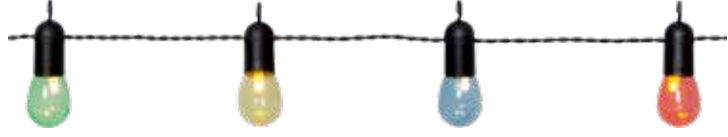

20  
BULBS

6 500cm 570cm 11cm 30cm 20 LED 0.9W

**476-87**  
SMALL HOOKY

16  
BULBS

12 500cm 450cm 8cm 30cm 16 LED 0.72W

**476-14**  
HOOKY

20  
BULBS

6 500cm 570cm 11cm 30cm 20 LED 0.9W