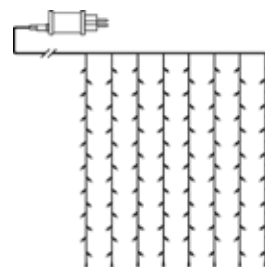

## LIGHT CHAIN CURTAIN

**594-44**  
CRISPY ICE WHITE

12 500cm 130cm 130cm 13cm 80 LED 1.2W

80 LED  
1,3X1,3M

**594-43**  
CRISPY ICE WHITE

10 500cm 200cm 200cm 160 LED 2.48W

160 LED  
2X2M

**594-45**  
CRISPY ICE WHITE