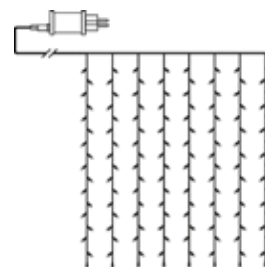

## LIGHT CHAIN CURTAIN

**594-24**  
GOLDEN WARM WHITE

12 500cm 130cm 130cm 13cm 80 LED 1.2W

80 LED  
1,3x1,3 M

**594-23-1**  
GOLDEN WARM WHITE

10 500cm 200cm 200cm 160 LED 3.12W

160 LED  
2x2 M

**594-25**  
GOLDEN WARM WHITE