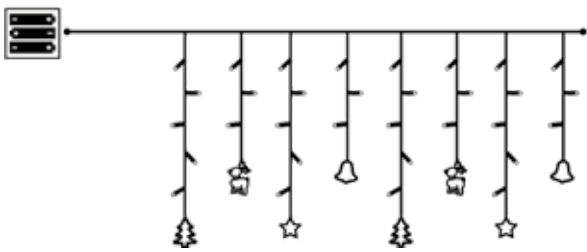

NEW 729-56
DECYSNOWFLAKE

8 50cm 60cm 85cm 47 LED 1W 3 AA (Excl) 80h

729-42
DECYSTAR

8 50cm 125cm 120cm 8cm 15x5 LED 4.5W 3 AA (Excl) 80h

729-30
DECY

10/40 50cm 100cm 82cm 15cm 40 LED 2.4W 3 AA (Excl) 80h

582-20-1
DEW DROP STARS

6 500cm 120cm 80cm 10cm 84 LED 1.6W