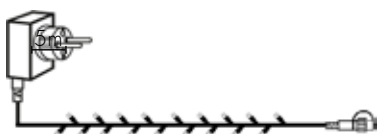

LIGHT CHAIN START

495-17-1
SYSTEM DECOR

⊞5 ⊕500cm ⊕1000cm ⊕3cm ⊕10cm
💡100 LED 1.58W EC Contains G

●●●● BLACK CABLE

100 LED
10 M

LIGHT CHAIN EXTRA

495-12
SYSTEM DECOR

⊞10 ⊕1000cm ⊕3cm ⊕10cm
💡100 LED 1.58W EC G

●●●● BLACK CABLE

100 LED
10 M

495-27-1
SYSTEM DECOR

⊞10 ⊕500cm ⊕3cm ⊕10cm
💡50 LED 1.09W EC G

●●●● BLACK CABLE

50 LED
5 M