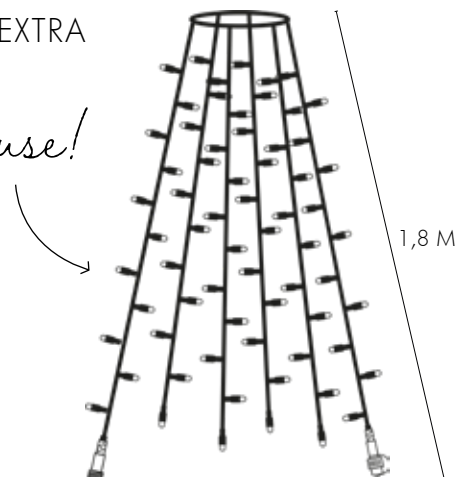

## LIGHT CHAIN TREE/BUSH EXTRA

*Combi use!*

EASY TO MOUNT ON A CHRISTMAS  
TREE OR GARDEN BUSH

84 LED  
6  
STRINGS

**491-71**  
SYSTEM 24

6 ⊕ 28cm ⊕ 180cm ⊕ 12.8cm  
84 LED 1.8W

BLACK CABLE

**LIGHT CHAIN EXTRA FOR E27**