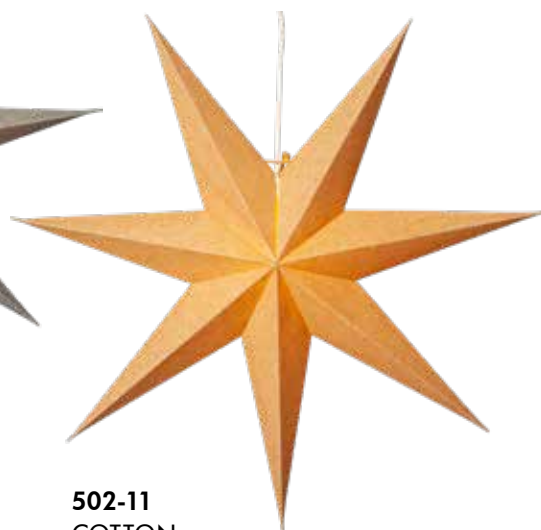

*Decorated  
with fabric*

**502-10**  
COTTON

12/48 ⊖ 60cm ⊕ 60cm 🏠

**502-09**  
COTTON

12/48 ⊖ 60cm ⊕ 60cm 🏠

**502-11**  
COTTON

12/48 ⊖ 60cm ⊕ 60cm 🏠

*"Lighty" - the perfect  
star lighting*