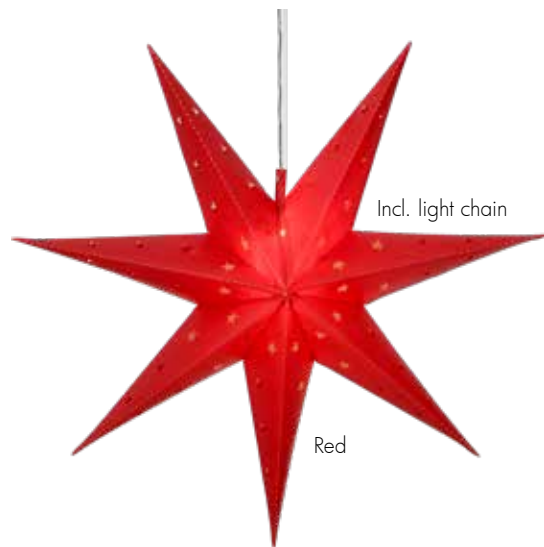

# ALICE

Incl. light chain

**505-10**  
ALICE

5 55cm 57cm 57cm 12 LED 0.432W 3 AA (Excl) 80h

*Decorate with plastic stars  
- both indoors and outdoors.*

**505-01**  
ALICE

5 55cm 60cm 60cm 12 LED 0.432W 3 AA (Excl) 80h