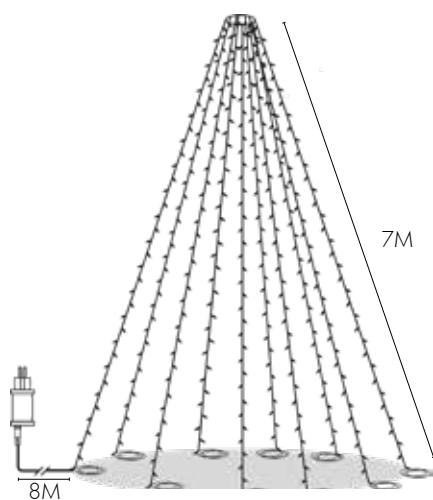

LIGHT CHAIN FLAG POLE

594-26-1
GOLDEN WARM WHITE

4 1500cm 8cm 700cm 20cm 360 LED 5.59W

360 LED
10 STRINGS