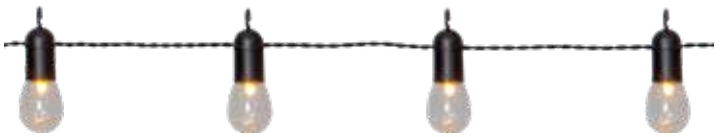

# SMALL HOOKY

**476-13**  
HOOKY

20  
BULBS

6 500cm 570cm 11cm 30cm 20 LED 1.28W EC Contains G

**476-85**  
SMALL HOOKY

16  
BULBS

12 500cm 450cm 8cm 30cm 16 LED 0.72W

**476-22**  
HOOKY