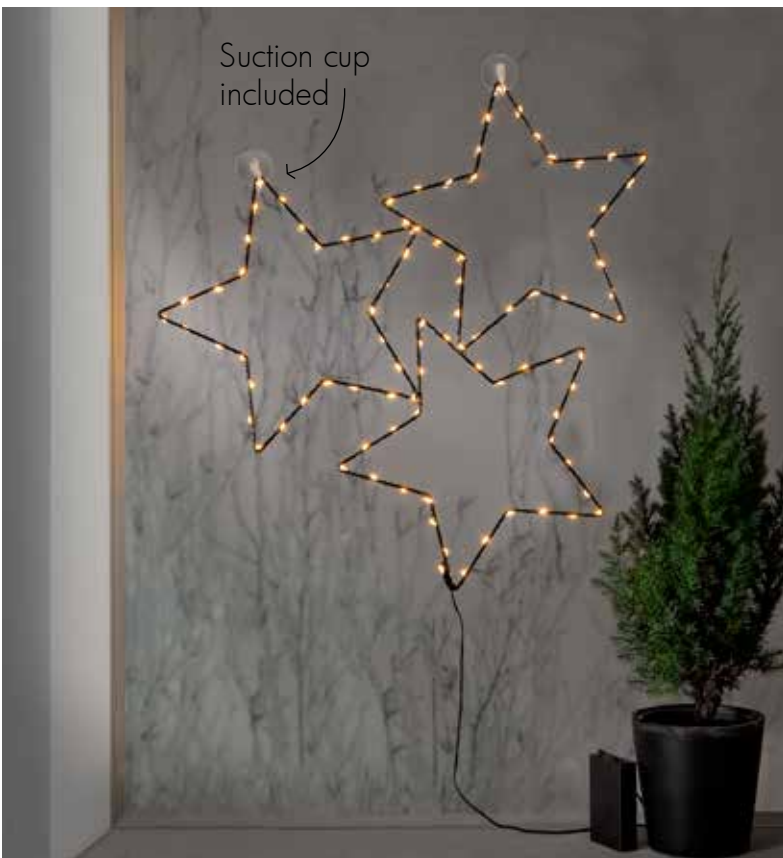

Suction cup included

701-46
STELLA

6 80cm 45cm 48cm 90 LED 0.54W 3 AA (Excl) ⏻ ⚡