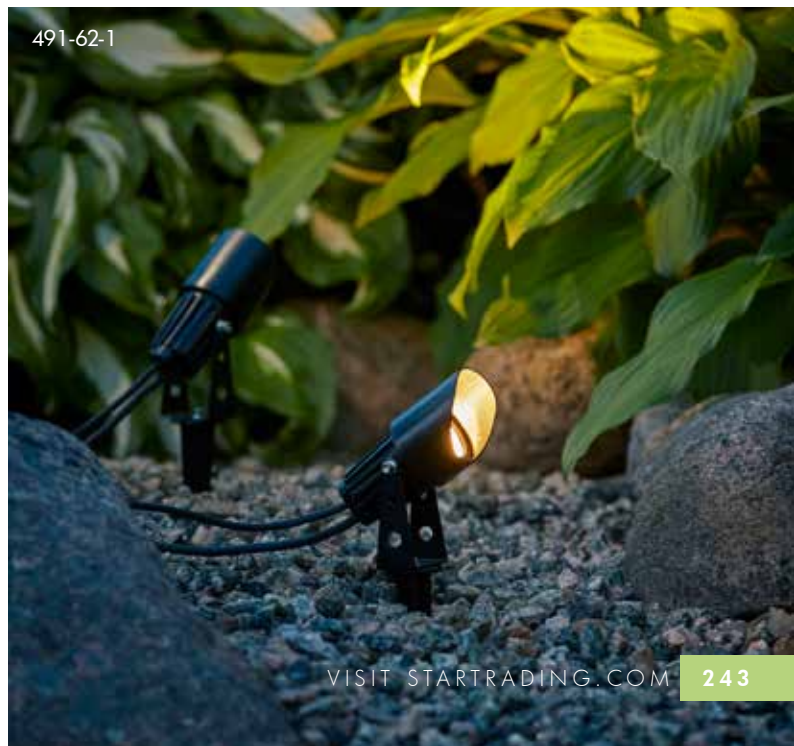

491-52, 357-81, 357-80