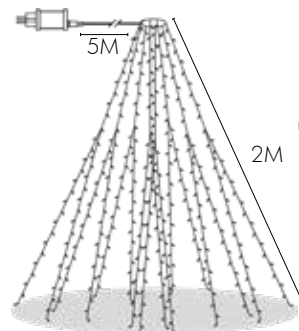

LIGHT CHAIN TREE LIGHT

*Easy to mount on
your Christmas Tree*

GREEN
CABLE

594-13-1
GOLDEN WARM WHITE

6 500cm 7cm 200cm 7cm 360 LED 5.75W

360 LED
8 STRINGS