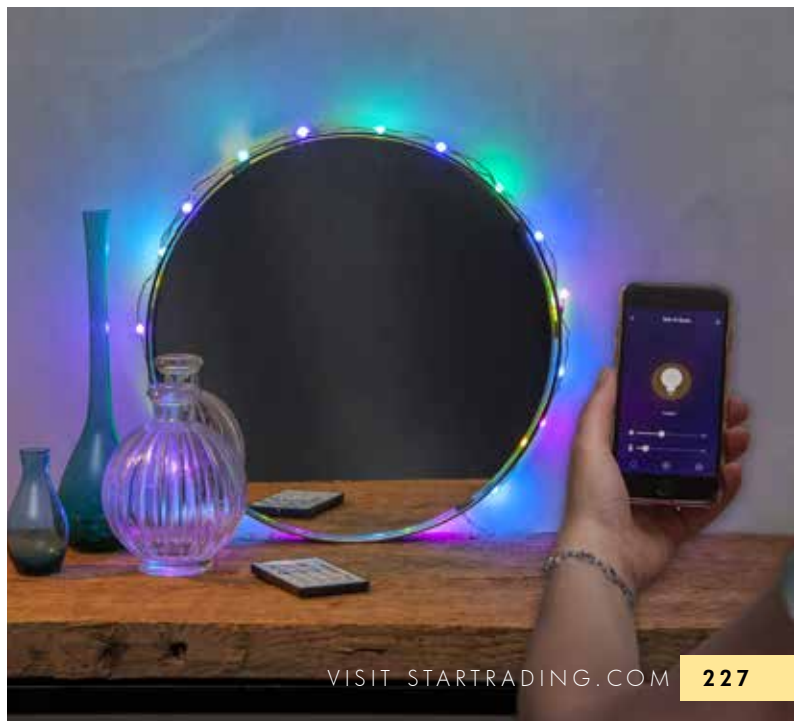

For outdoor use.

**NEW 472-82**  
SMART FAIRY LIGHT

6/24 350cm 1000cm 2cm 15cm 66 LED  
6W 1 CR2025 (Incl, 066-66) 800h

**368-70**  
SMART LIGHT STRIP

10/90 93cm 300cm 0.6cm 10cm 1x30 LED  
2W 1 CR2025 (Incl, 066-66) 8000h