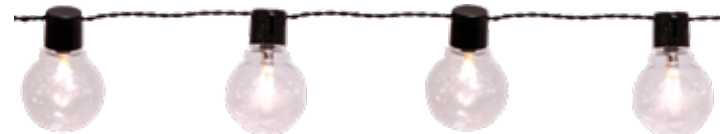

476-25
PARTAJ

16
BULBS

⊠6 ⊙500cm ⊕450cm ⊕9.5cm ⊕30cm ⊙16x2 LED 1.44W EC Contains G ⊙⊙