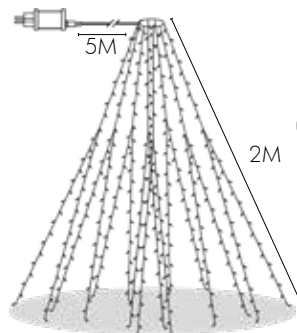

LIGHT CHAIN TREE LIGHT

*Easy to mount on
your Christmas Tree*

GREEN
CABLE

594-33-1
CRISPY ICE WHITE

6 500cm 7.5cm 196cm 7cm 360 LED 5.75W

360 LED
8 STRINGS