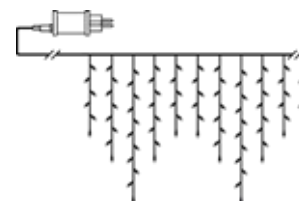

LIGHT CHAIN ICICLE

594-19-1
GOLDEN WARM WHITE

240 LED
6 M

8 500cm 590cm 55cm 10cm 240 LED 3.07W

594-18-1
GOLDEN WARM WHITE

80 LED
5,6 M

10 500cm 560cm 7cm 80 LED 3.25W

594-11-1
GOLDEN WARM WHITE

540 LED
11 M

6 500cm 1080cm 2cm 540 LED 5.3W

594-20-1
GOLDEN WARM WHITE

480 LED
12 M

6 500cm 1190cm 55cm 10cm 480 LED 5.36W

594-15-1
GOLDEN WARM WHITE

180 LED
12,6 M

12 500cm 1260cm 7cm 180 LED 3.1W

594-12-1
GOLDEN WARM WHITE

800 LED
16 M

4 500cm 1600cm 2cm 800 LED 5.92W

594-21-1
GOLDEN WARM WHITE

960 LED
24 M

4 500cm 2390cm 55cm 10cm 960 LED 8.5W

594-10-1
GOLDEN WARM WHITE

360 LED
25 M

6 500cm 2520cm 7cm 360 LED 3.07W

594-14-1
GOLDEN WARM WHITE

1200 LED
24 M

4 500cm 2400cm 2cm 1200 LED 8.18W

EXTENSION CABLE 10 M

594-90
GOLDEN WARM WHITE, CRISPY ICE WHITE

20/160 1000cm