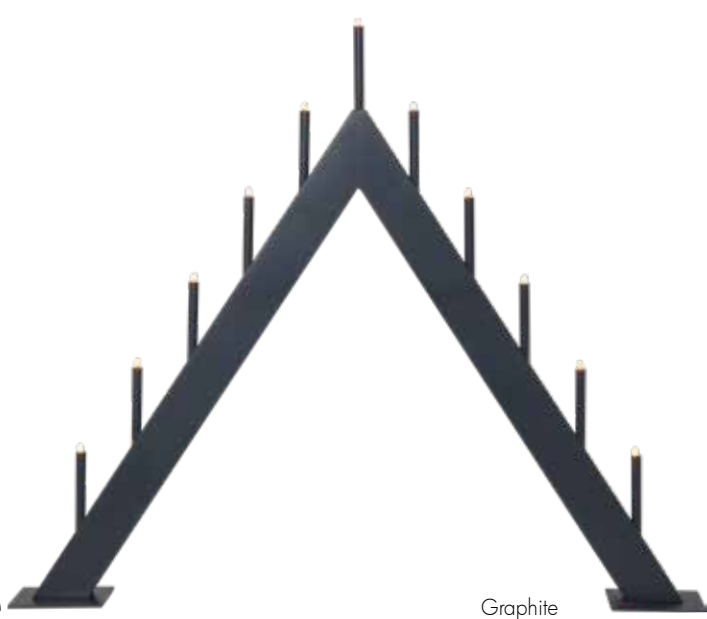

Graphite

644-49

BUZZ

4 180cm 59cm 50cm 11 (387-55) 6.6W