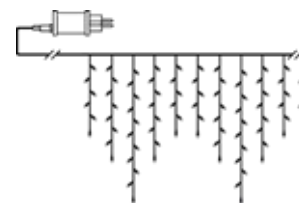

LIGHT CHAIN ICICLE

594-39-1
CRISPY ICE WHITE

240 LED
6M

8 500cm 590cm 55cm 10cm
240 LED 3.07W

594-40
CRISPY ICE WHITE

480 LED
12M

6 500cm 1190cm 55cm 10cm
480 LED 4.46W

594-41
CRISPY ICE WHITE

960 LED
24M

4 500cm 2390cm 55cm 10cm
960 LED 8.93W

EXTENSION CABLE 10 M

594-90
GOLDEN WARM WHITE, CRISPY ICE WHITE

20/160 1000cm