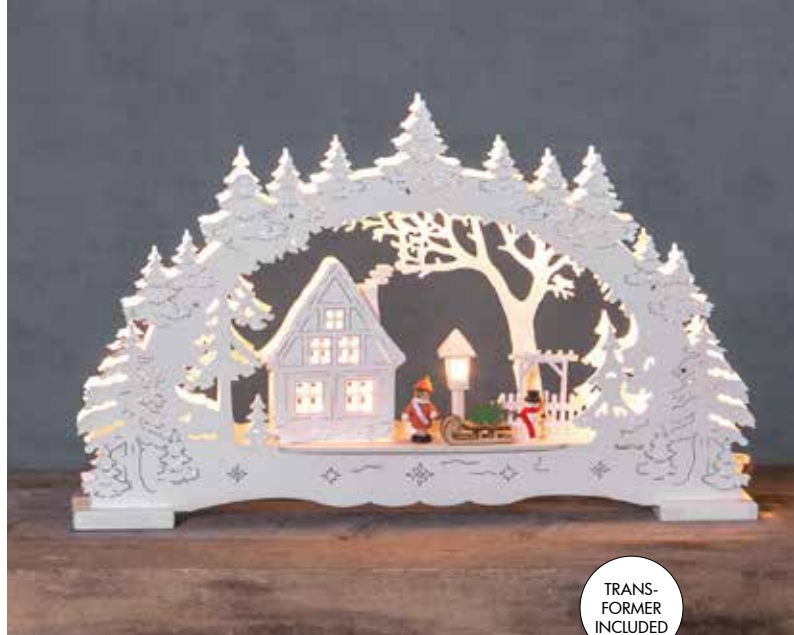

TRANS-
FORMER
INCLUDED

270-27
ULM

⊞6 ⊕500cm ⊖43cm ⊕27cm ⚡10 LED 0.64W 🔋3 AA (Excl) ⏻ 🏠