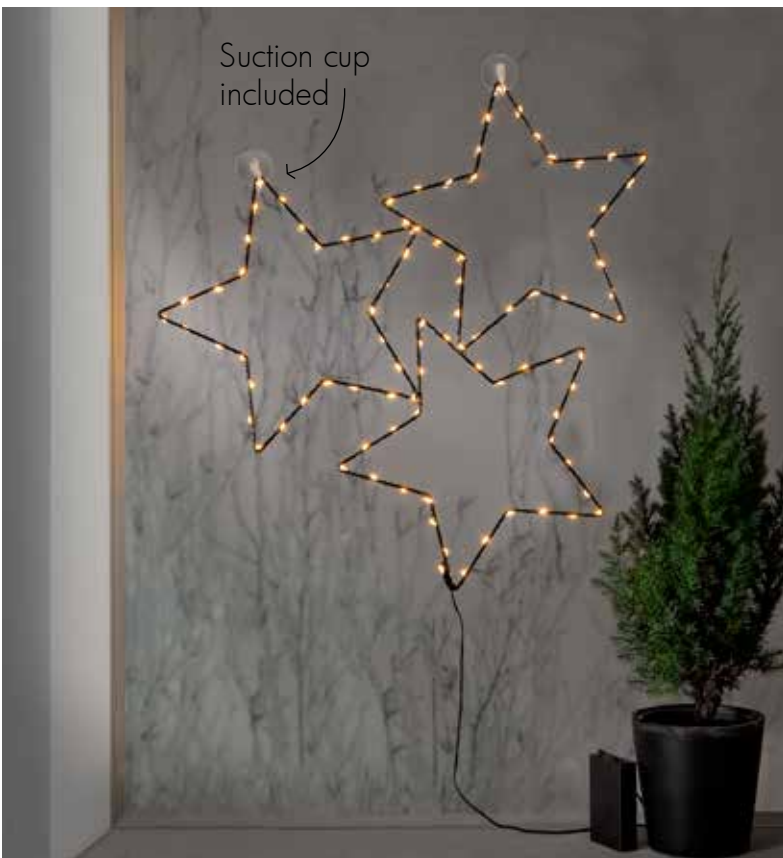

Suction cup included

**701-46**  
STELLA

6 80cm 45cm 48cm 90 LED 0.54W 3 AA (Excl) ⏻ ⏪ ⏩ ⏹

**700-14**  
STARY

6 29cm 27.5cm 38 LED 0.5W 3 AA (Excl) 80h ⏻ ⏪ ⏩ ⏹