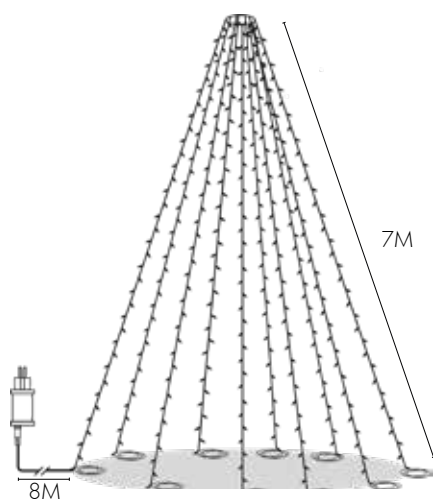

LIGHT CHAIN FLAG POLE

594-46
CRISPY ICE WHITE

4 1500cm 8cm 700cm 20cm 360 LED 5.58W

360 LED
10 STRINGS