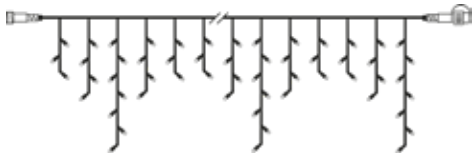

50 LED  
5 M

**ICICLE EXTRA**

**495-67-1**  
SYSTEM DECOR

⊞ 5 ⊕ 500cm ⊕ 25cm ⊖ 10cm ⚡ 50 LED 0.7W 🏠

●●●● BLACK CABLE

50 LED  
5x0,25 M

**495-13**  
SYSTEM DECOR

⊞ 10 ⊕ 300cm ⊕ 100cm ⊖ 14cm