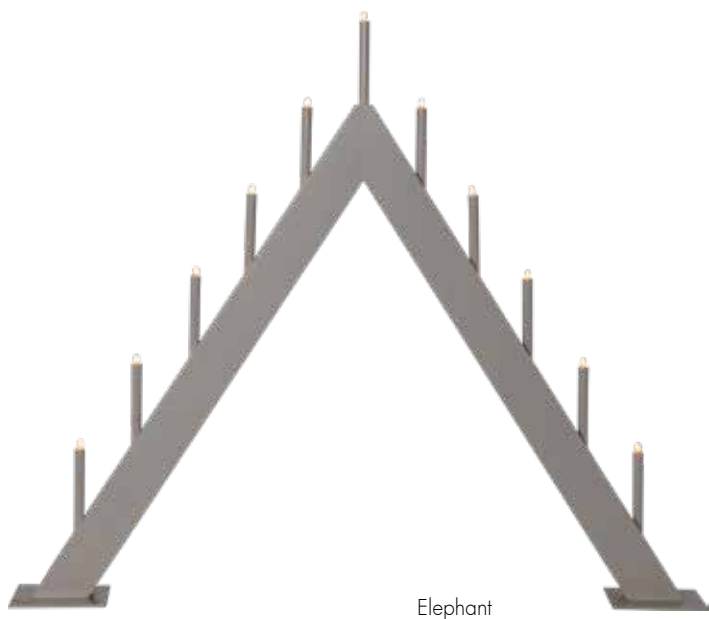

# BUZZ

TEXTILE CABLE

White

**644-47**

**BUZZ**

4 180cm 59cm 50cm 11 (387-55) 6.6W

Elephant

**644-48**