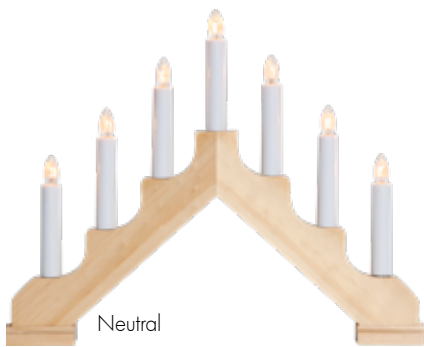

ADA

Traditional Christmas feeling

Neutral

286-10-1
ADA

16 180cm 37.5cm 30cm 7 (304-55) 21W