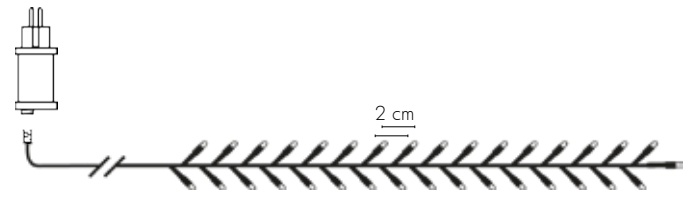

472-74
FLASHY

800 LED
16 M

CHASER FUNCTIONS

TIMER

4 500cm 1600cm 2cm 800 LED

BLACK CABLE

472-72
FLASHY

1500 LED
30 M

CHASER FUNCTIONS

TIMER

2 500cm 3000cm 2cm 1500 LED

BLACK CABLE

LIGHT CHAIN 2 CM SPACING